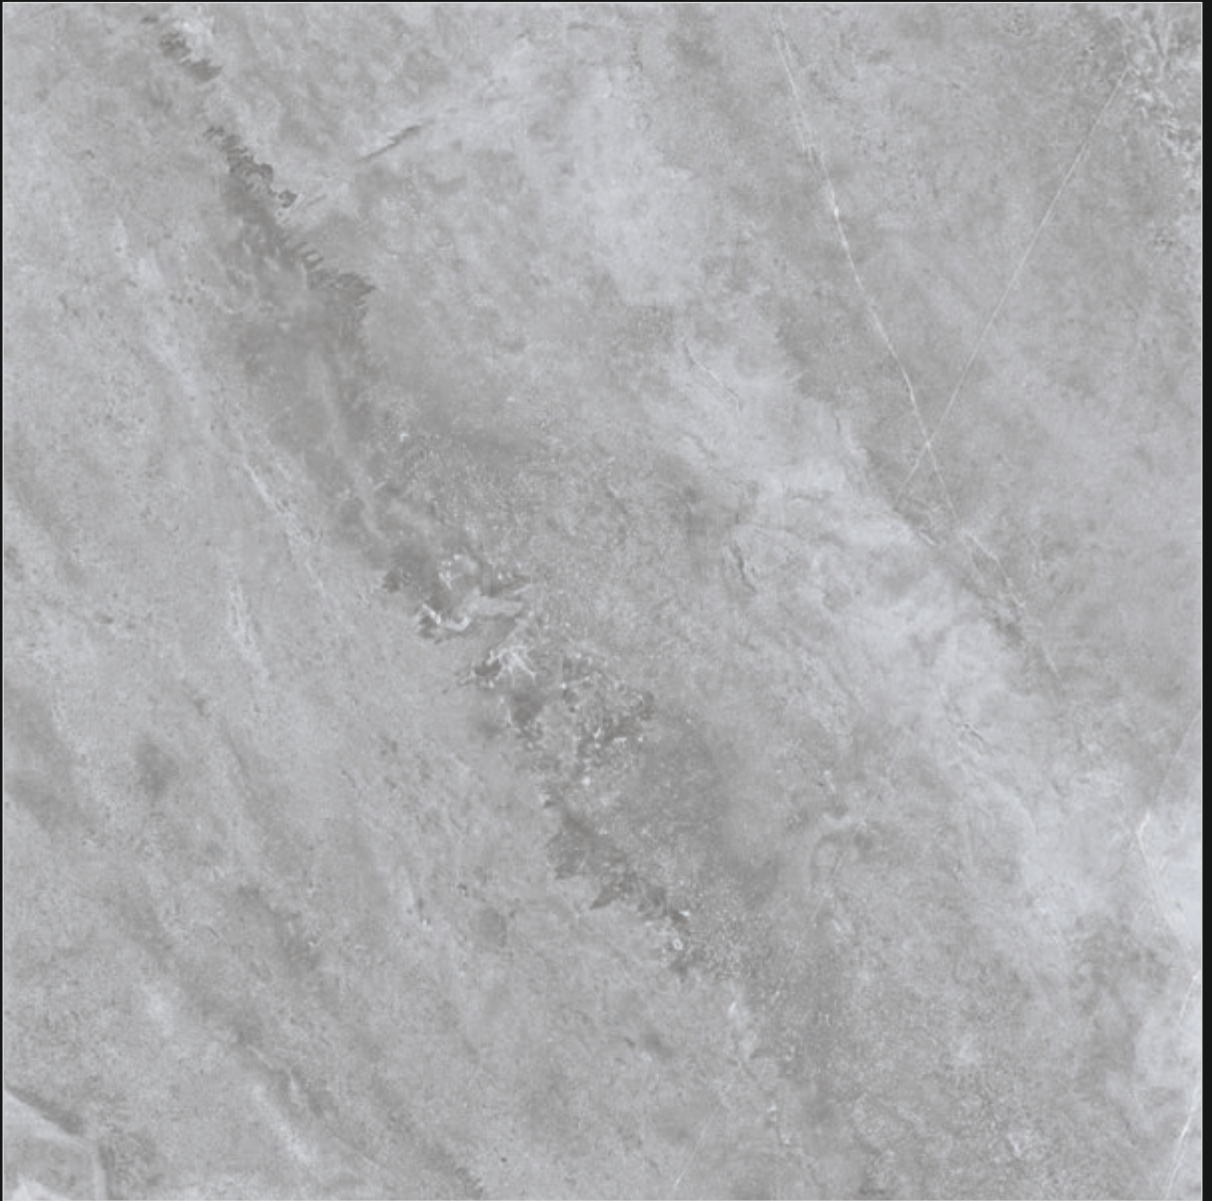

Fusion Grey
1200x1200mm

Matt

4 Random