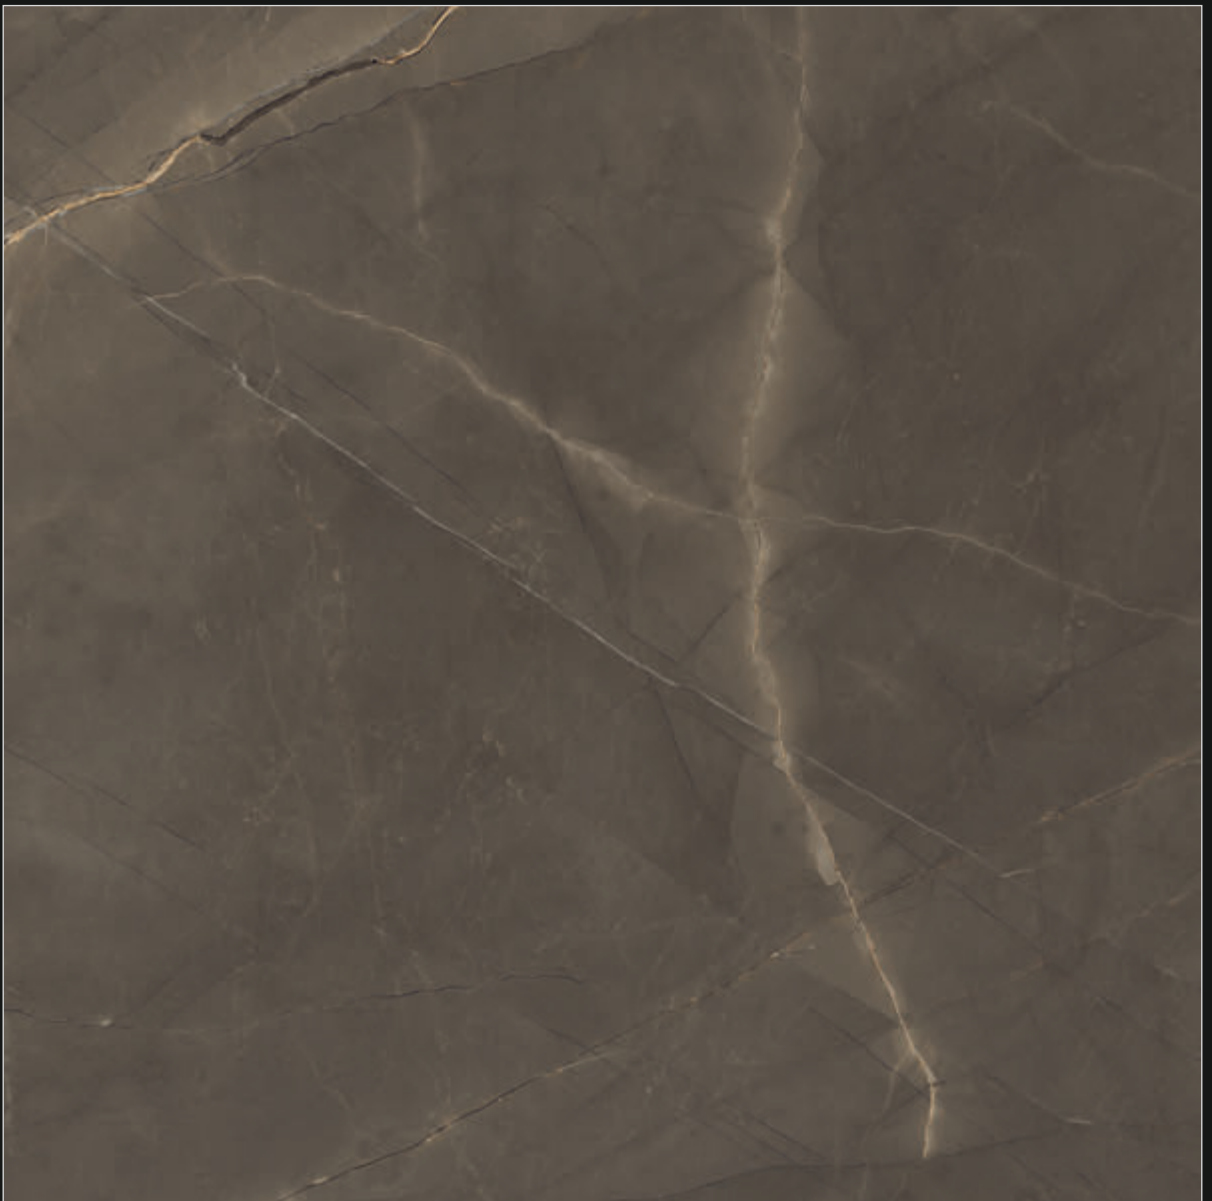

Armani **Brown**

1200x1200mm

Dark High Glossy

6 Random