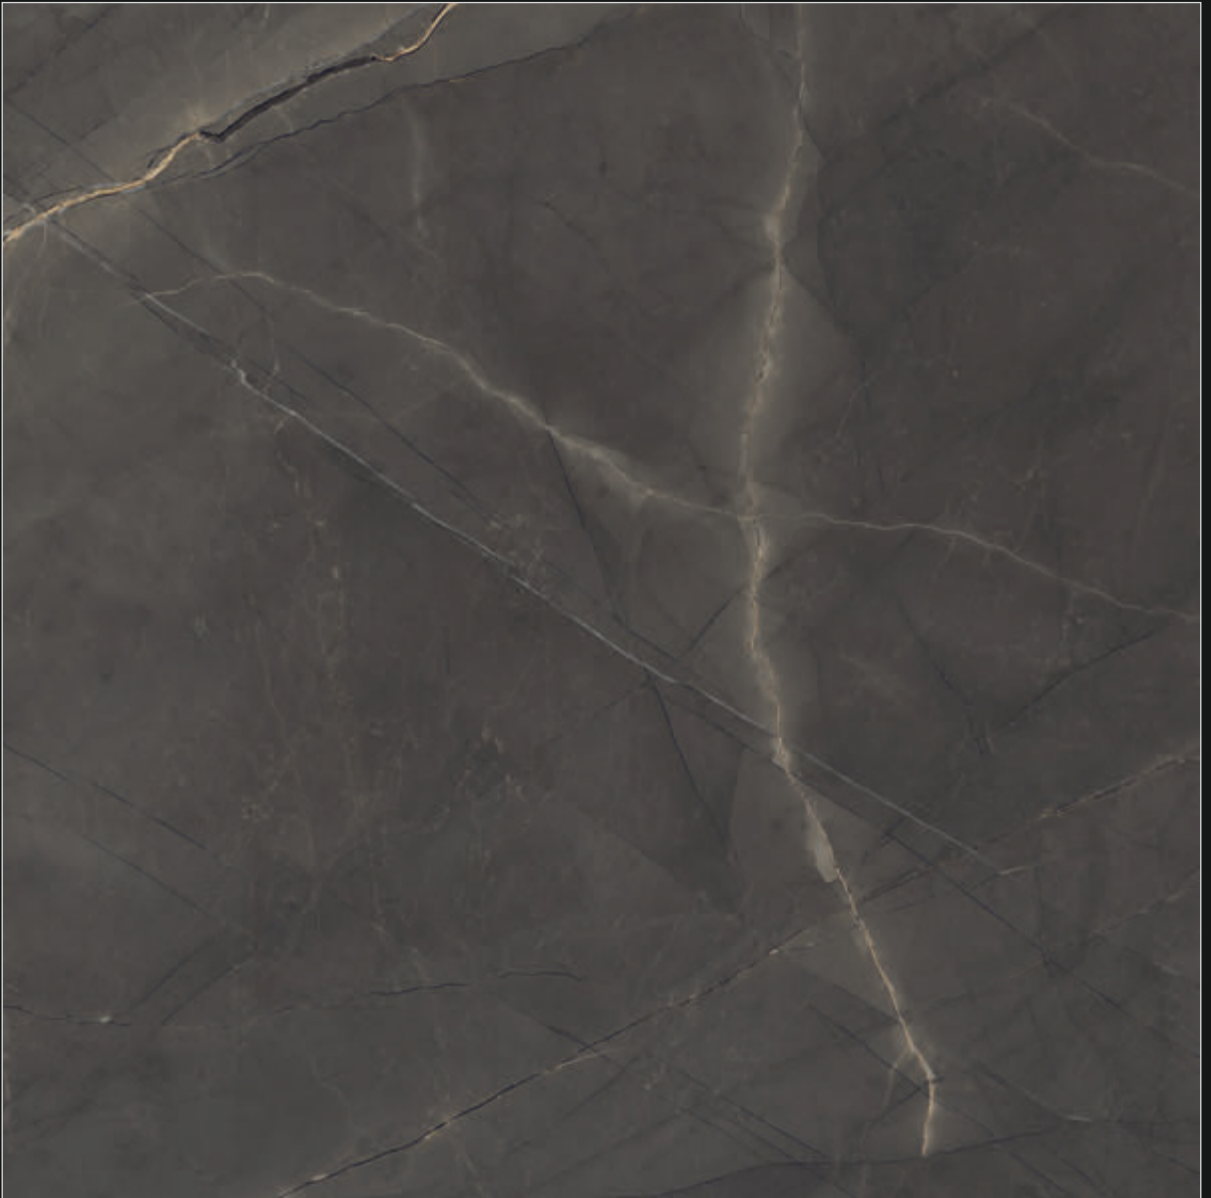

Armani **Gris**
1200x1200mm

Dark High Glossy

6 Random