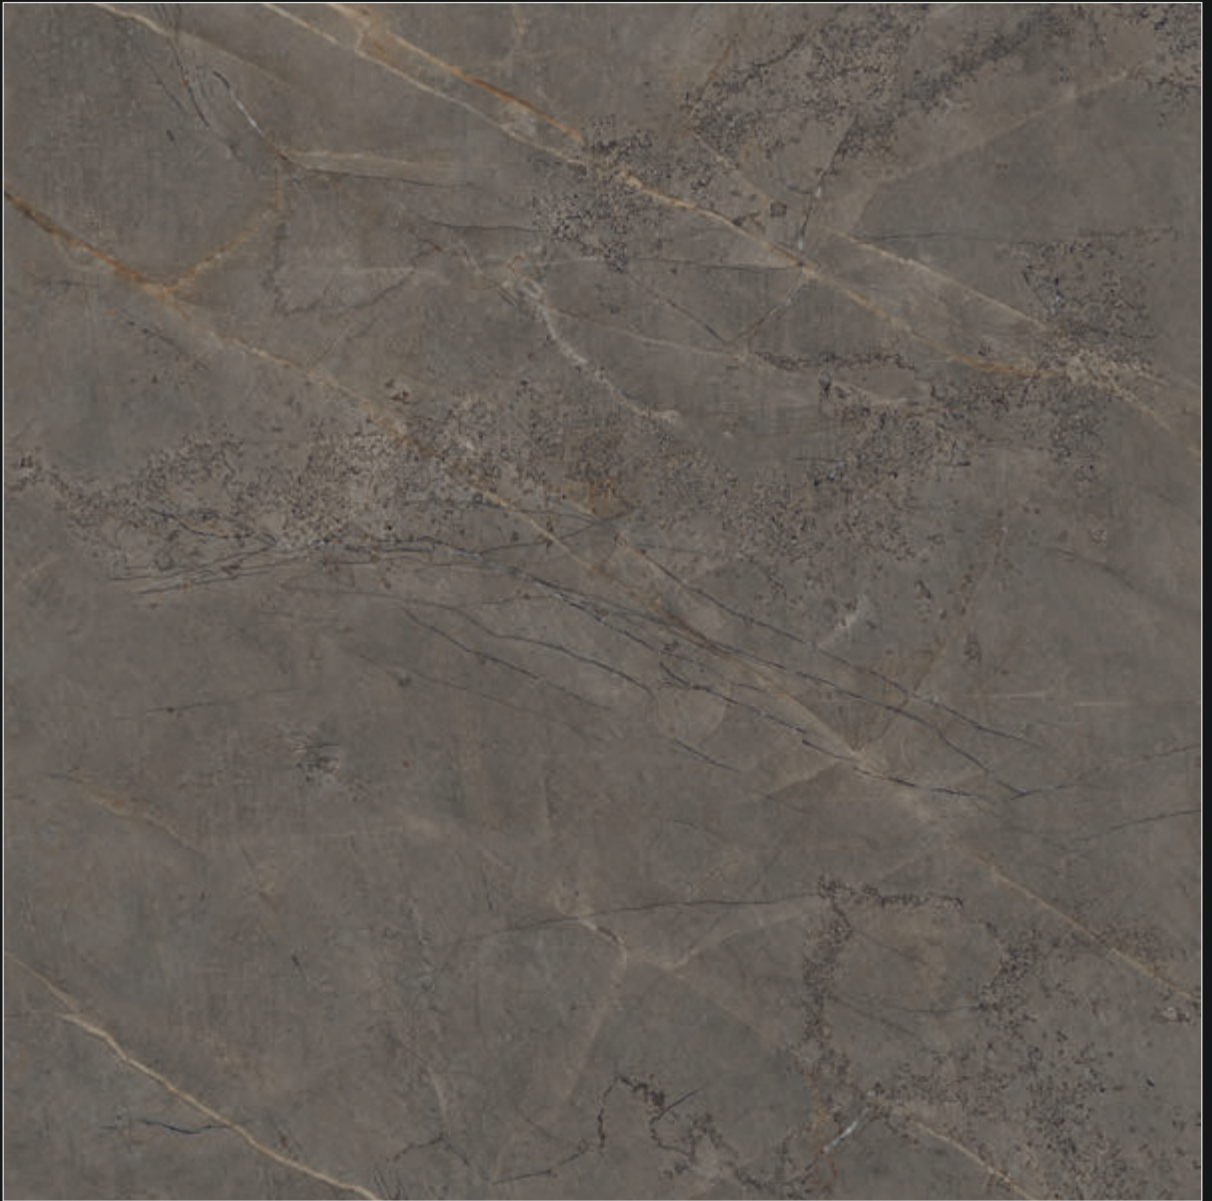

Forest

1200x1200mm

Dark High Glossy

6 Random