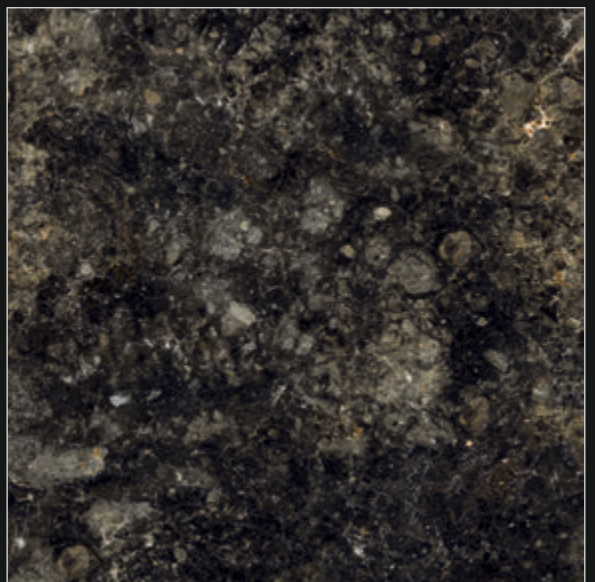

6 Random

Swiss Grey  
1200x1200mm

Dark High Glossy

6 Random

Zante **Black**  
1200x1200mm

Dark High Glossy

6 Random

Zuby Gris  
1200x1200mm