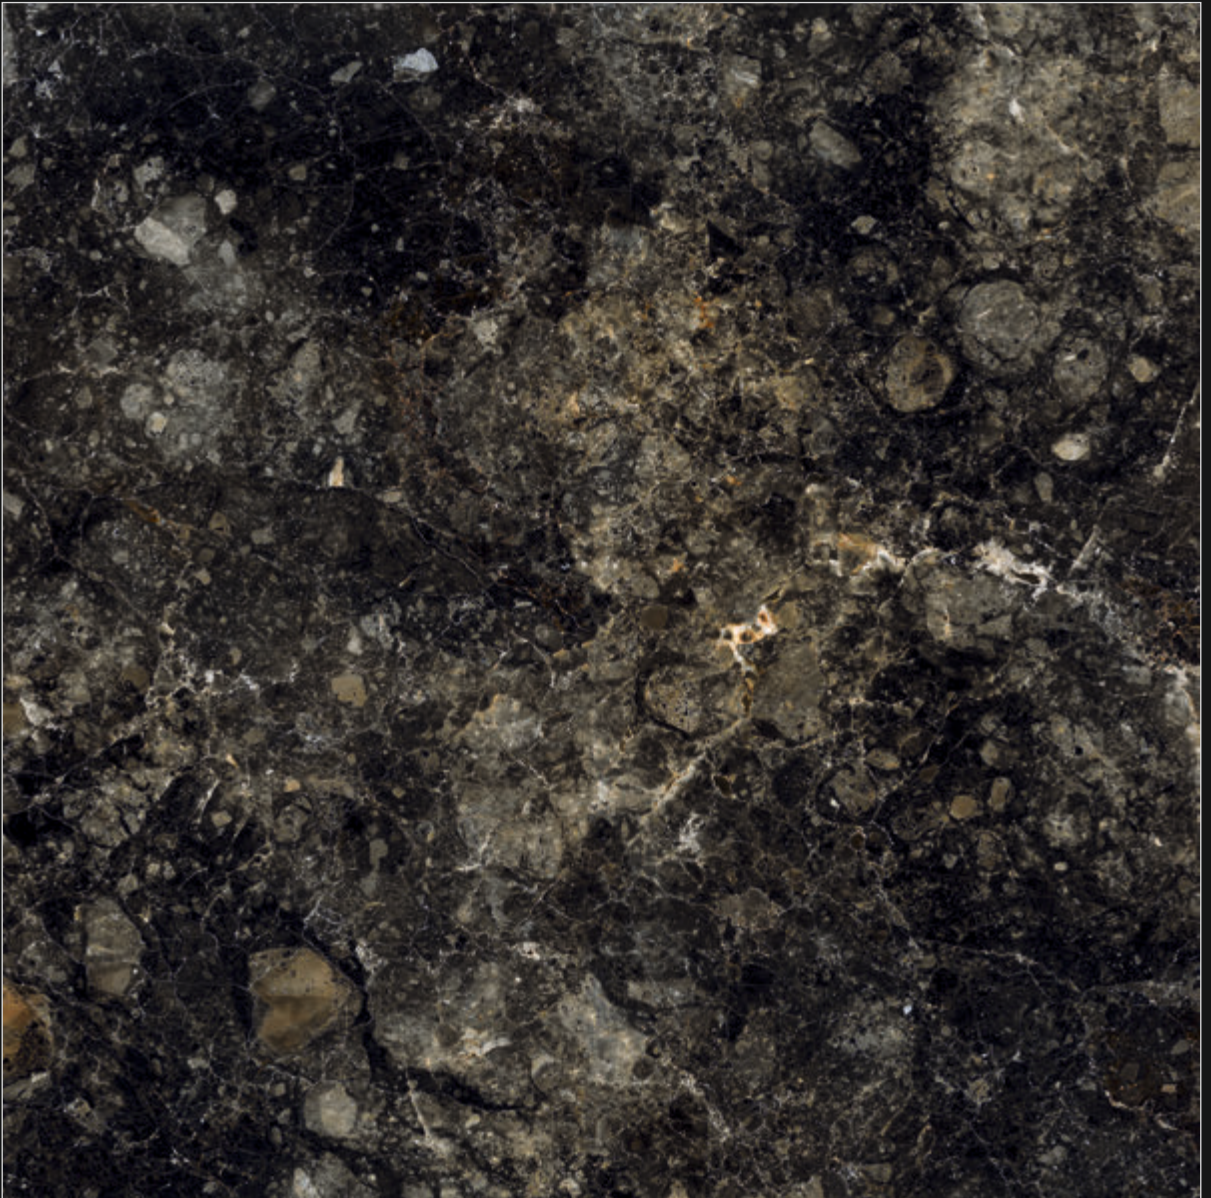

6 Random

Swiss Grey  
1200x1200mm

Dark High Glossy

6 Random

Zante **Black**  
1200x1200mm

Dark High Glossy

6 Random

Zuby Gris  
1200x1200mm